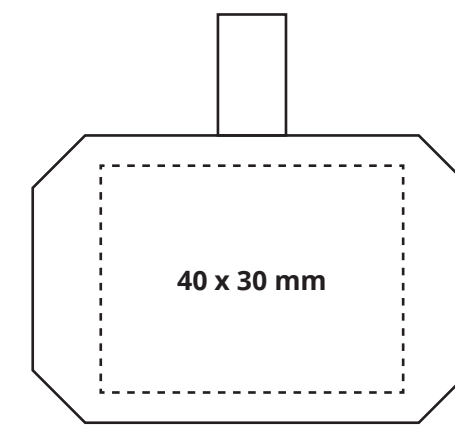

## ITEM DETAILS

FABRIC: POLYESTER  
ITEM SIZE: 15 cm x 2 (Ø 0,7 cm)  
LABEL: WOVEN ST. SIZE (4 x 2 cm, folded)  
FULL COLOUR ST. SIZE (3,8 x 2 cm, folded)

### ADDITIONAL ACCESSORIES - STANDARD COLOUR (1:2)

	MLPVBH A		MLAS02 (STANDARD / OWN PMS)
	MLPVBH B		MLAS03 (STANDARD / OWN PMS)
	MLPVBH C		PATCH

WOVEN LABEL  
4 x 4 cm

FULL COLOUR LABEL  
3,8 x 4 cm

OPTIONAL  
PATCH FRONT