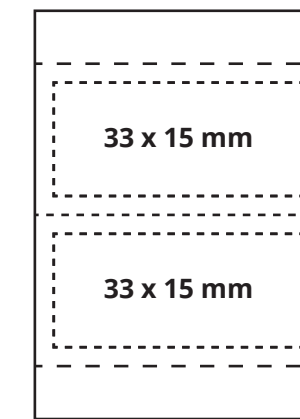

## ITEM DETAILS

FABRIC: POLYESTER  
ITEM SIZE: 15 cm x 2 (Ø 0,7 cm)  
LABEL: WOVEN ST. SIZE (4 x 2 cm, folded)  
FULL COLOUR ST. SIZE (3,8 x 2 cm, folded)

### ADDITIONAL ACCESSORIES - STANDARD COLOUR (1:2)

	MLPVBH A		MLAS02 (STANDARD / OWN PMS)
	MLPVBH B		MLAS03 (STANDARD / OWN PMS)
	MLPVBH C		PATCH

WOVEN LABEL  
4 x 4 cm

FULL COLOUR LABEL  
3,8 x 4 cm

OPTIONAL  
PATCH FRONT